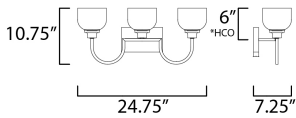

PRODUCT DESCRIPTION

Square tube arms curve to form arcs of Polished Chrome in an interesting and unique fashion. White opal glass shades complete this clean design and provide a soft even illumination. Can be installed up or down.